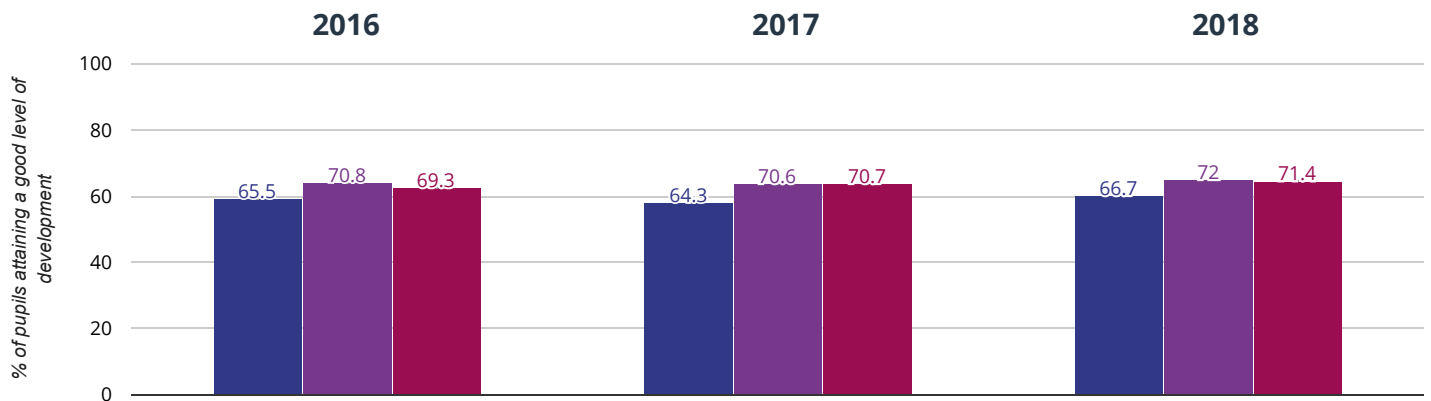

## ★ Good Level Of Development

**66.7% in 2018**

**2.4% points rise since 2017**

**1.2% points rise since 2016**

■ Alderbury and West Grimstead Church of England Primary School    ■ Wiltshire (192)

■ National (15595)

## Average Total Points Score

**37.3 in 2018**

**0.6 points rise since 2017**

**3.8 points rise since 2016**

■ Alderbury and West Grimstead Church of England Primary School    ■ Wiltshire (192)

■ National (15595)