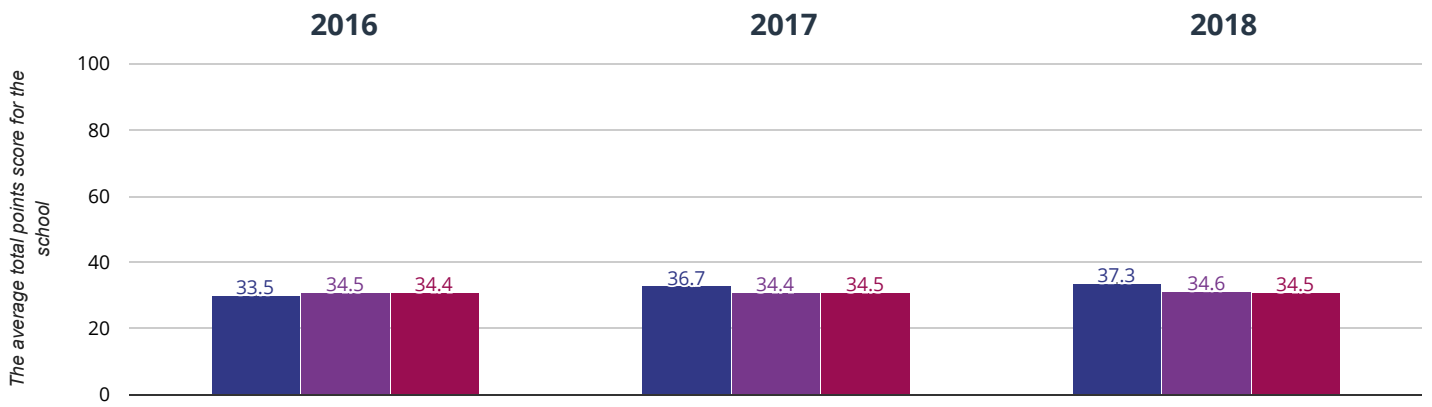

## ★ Good Level Of Development

**66.7% in 2018**

**2.4% points rise since 2017**

**1.2% points rise since 2016**

■ Alderbury and West Grimstead Church of England Primary School    ■ Wiltshire (192)

■ National (15595)

## Average Total Points Score

**37.3 in 2018**

**0.6 points rise since 2017**

**3.8 points rise since 2016**

■ Alderbury and West Grimstead Church of England Primary School    ■ Wiltshire (192)

■ National (15595)