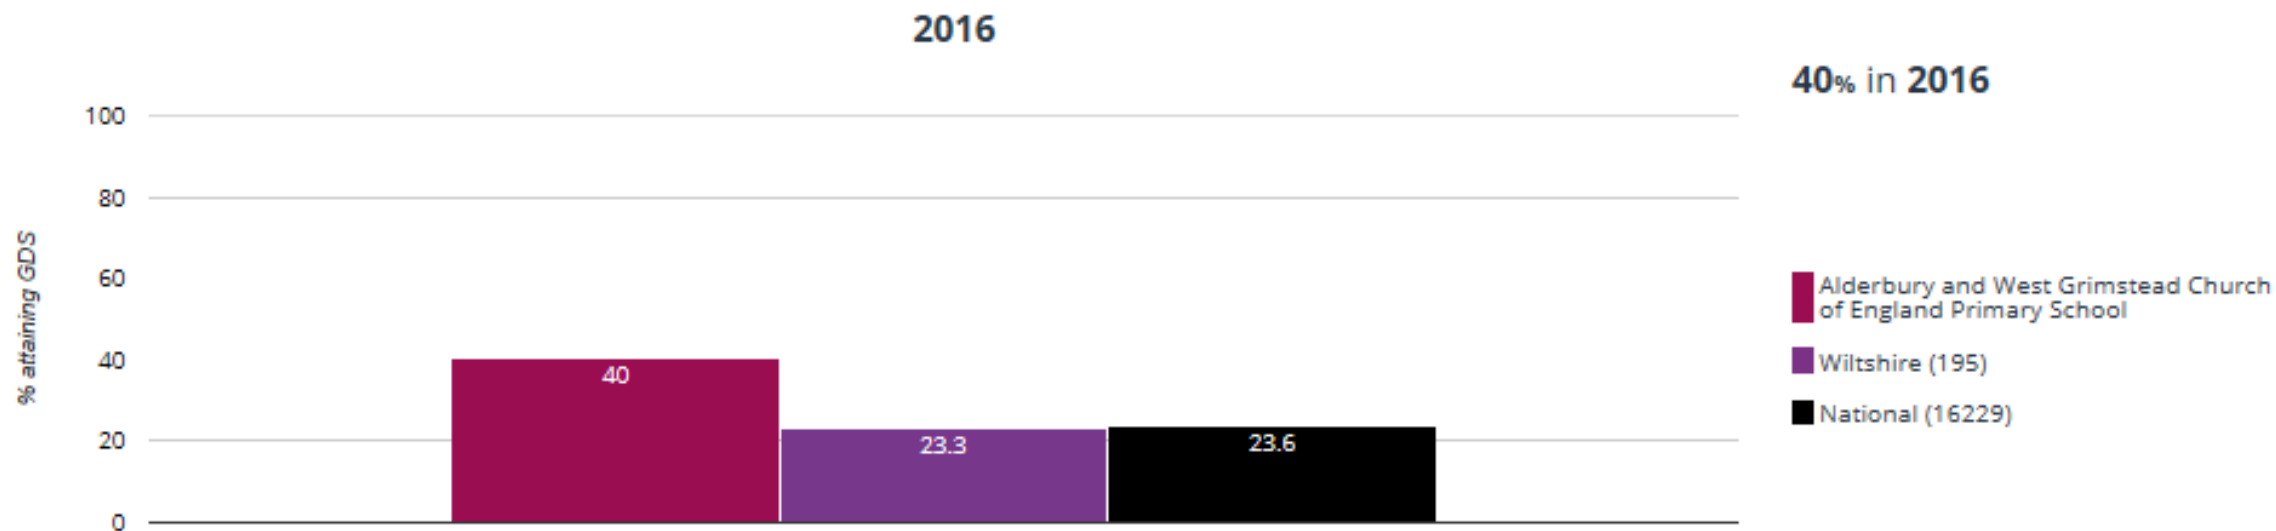

KS1 data

Reading - attaining GDS