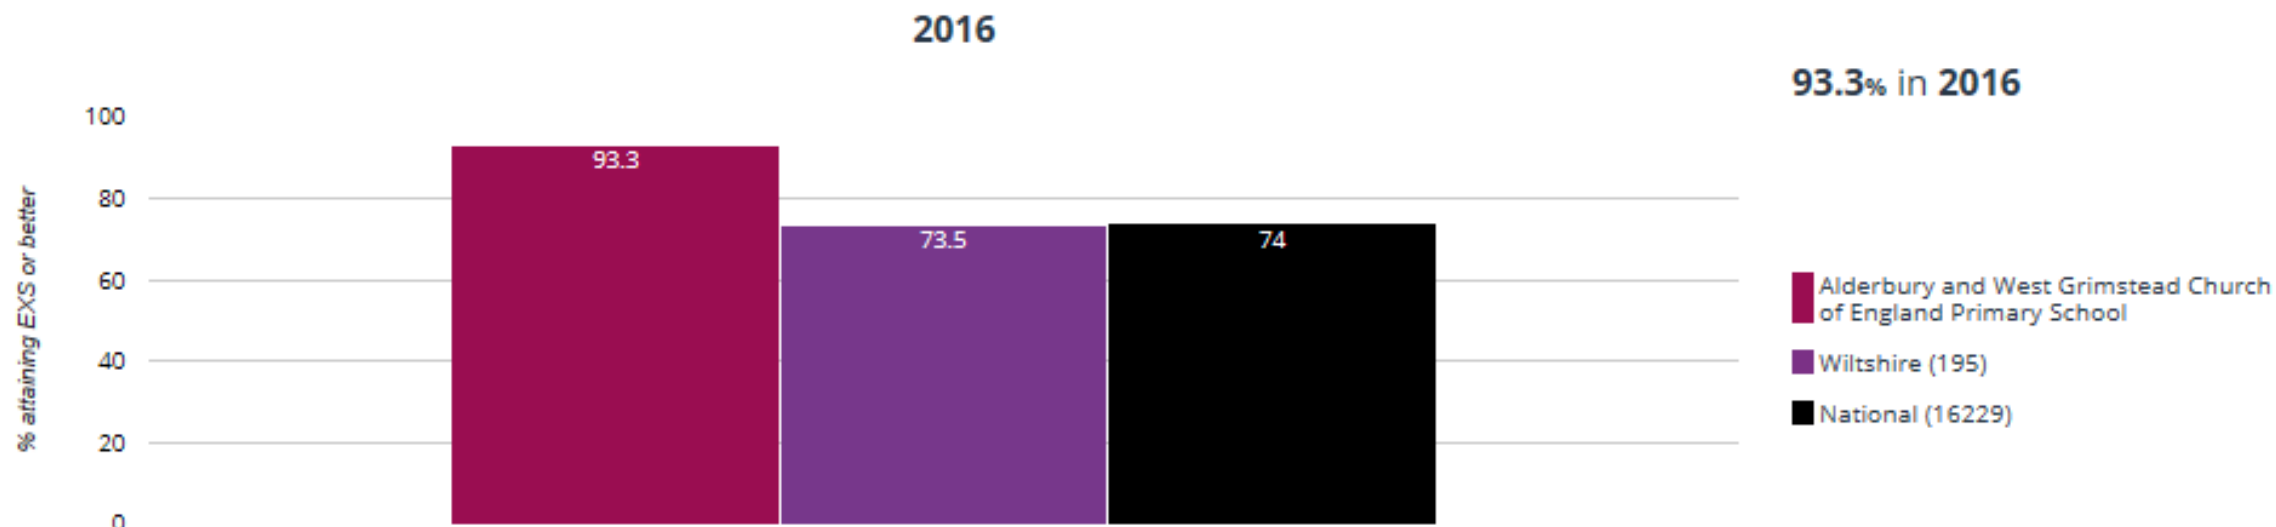

Reading - attaining EXS or better