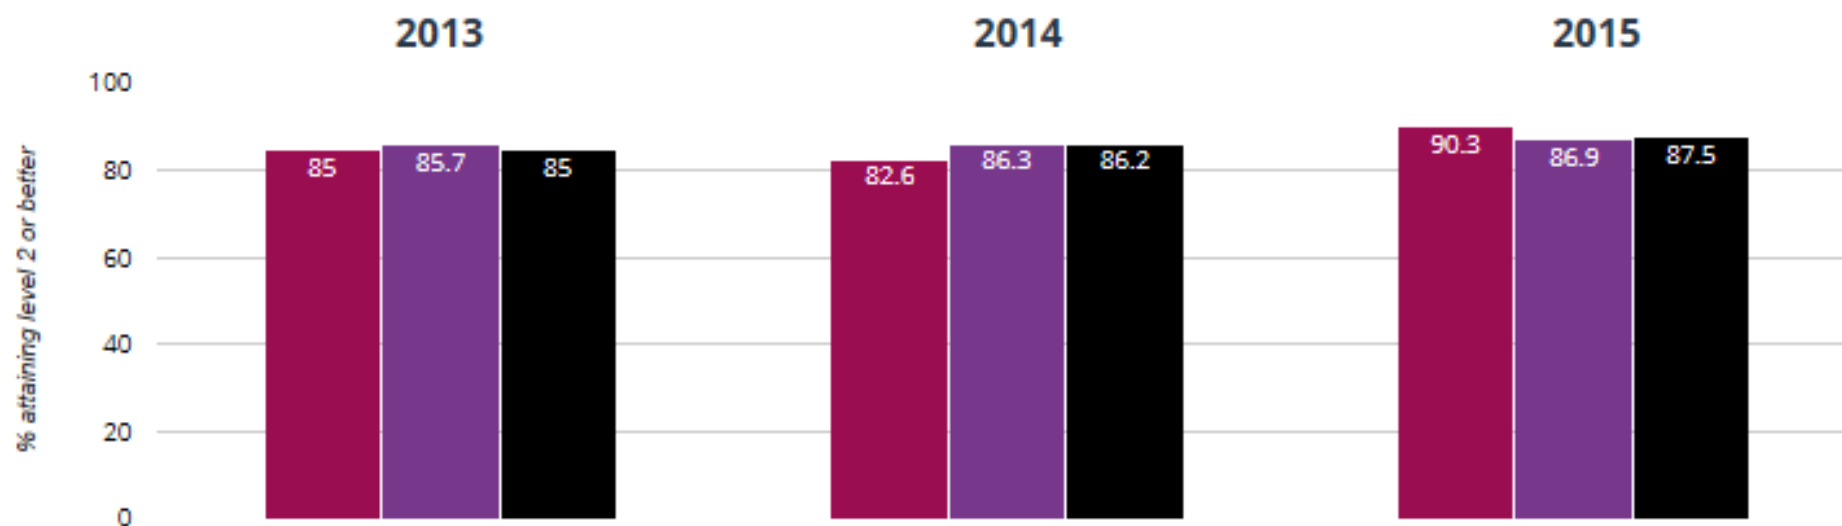

90.3% in 2015

7.7% points rise since 2014

5.3% points rise since 2013

■ Alderbury and West Grimstead Church of England Primary School
■ Wiltshire (195)
■ National (16439)