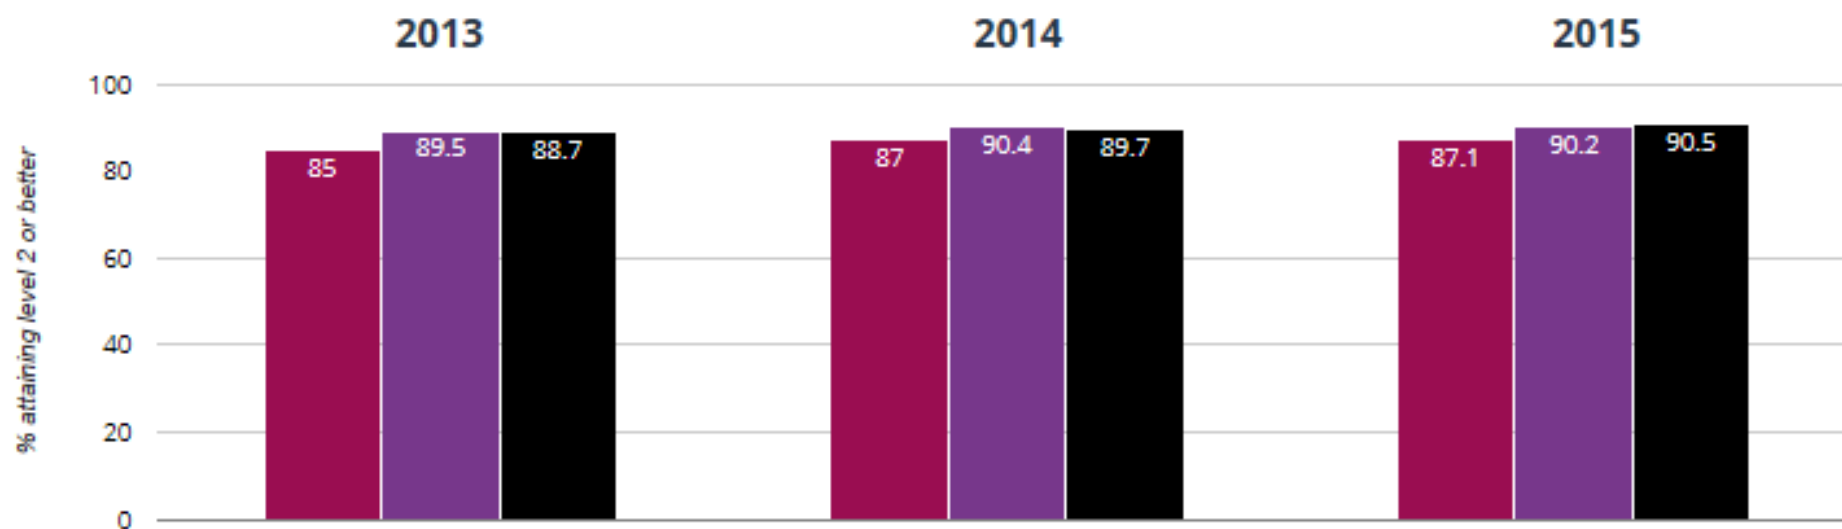

## 📖 Reading - attaining level 2 or better

**87.1% in 2015**

**0.1% points rise since 2014**

**2.1% points rise since 2013**

■ Alderbury and West Grimstead Church of England Primary School  
■ Wiltshire (195)  
■ National (16439)