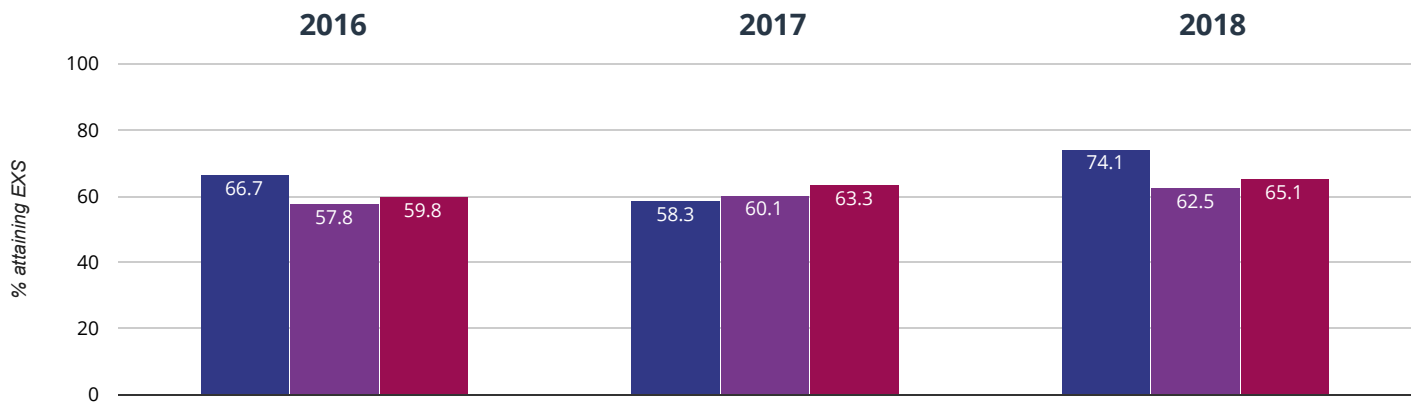

3.3% points rise since 2016

- Alderbury and West Grimstead Church of England Primary School
- Wiltshire (189)
- National (14901)

RWM - attaining EXS or better

74.1% in 2018

15.8% points rise since 2017

7.4% points rise since 2016

- Alderbury and West Grimstead Church of England Primary School
- Wiltshire (189)
- National (14901)

RWM - attaining GDS

14.8% in 2018

1.9% points drop since 2017

8.1% points rise since 2016

- Alderbury and West Grimstead Church of England Primary School
- Wiltshire (189)
- National (14901)

Reading, Writing, Maths and Science - attaining EXS

74.1 in 2018

15.8 points rise since 2017

7.4 points rise since 2016

 Alderbury and West Grimstead Church of England Primary School

 Wiltshire (189)

 National (14901)