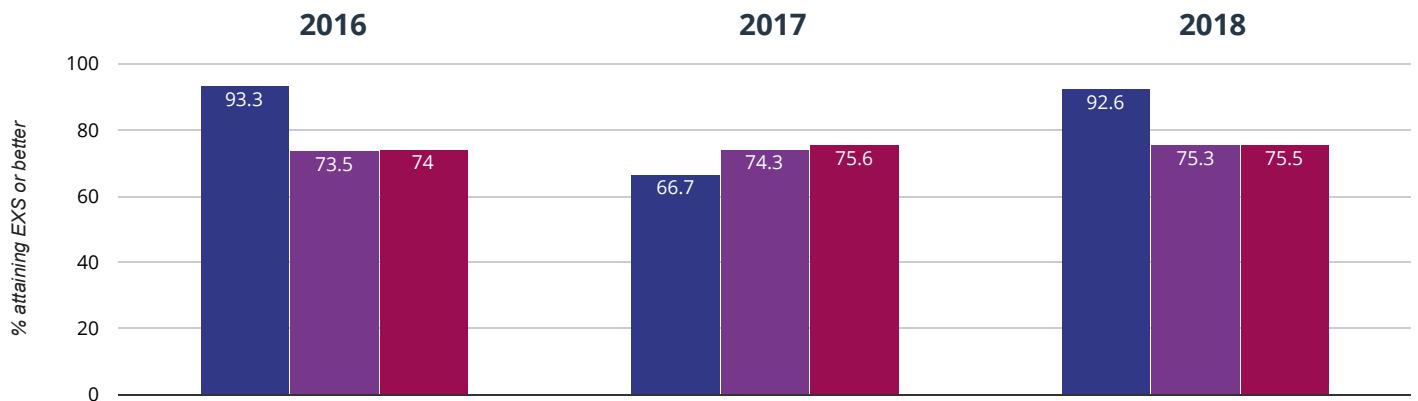

ALDERBURY AND WEST GRIMSTEAD CHURCH OF ENGLAND PRIMARY SCHOOL

EYFSP Phonics KS1

Reading - attaining EXS or better

92.6% in 2018

25.9% points rise since 2017

0.7% points drop since 2016

■ Alderbury and West Grimstead Church of England Primary School ■ Wiltshire (189)