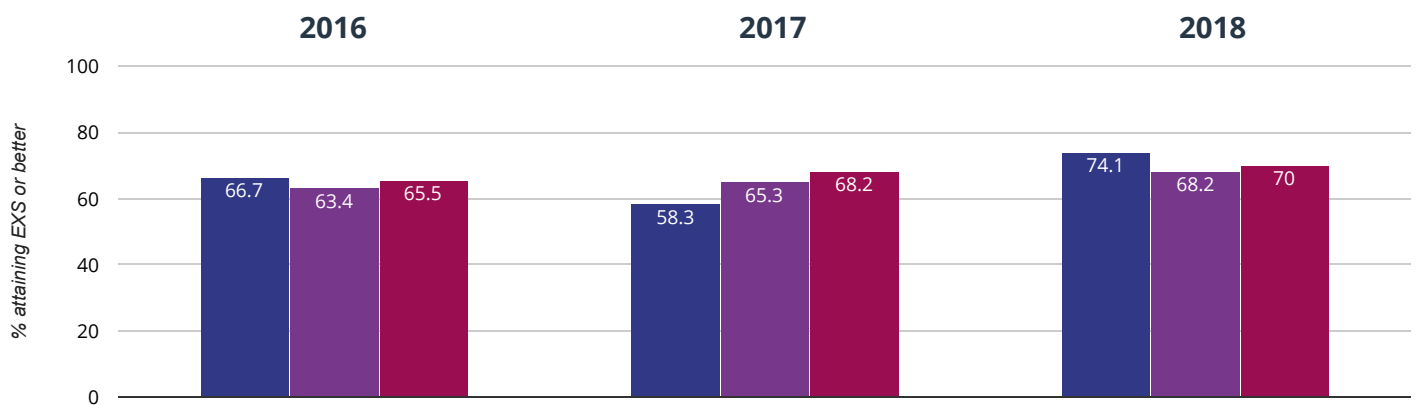

Writing - attaining EXS or better

74.1% in 2018

15.8% points rise since 2017

7.4% points rise since 2016

- Alderbury and West Grimstead Church of England Primary School
- Wiltshire (189)
- National (14901)