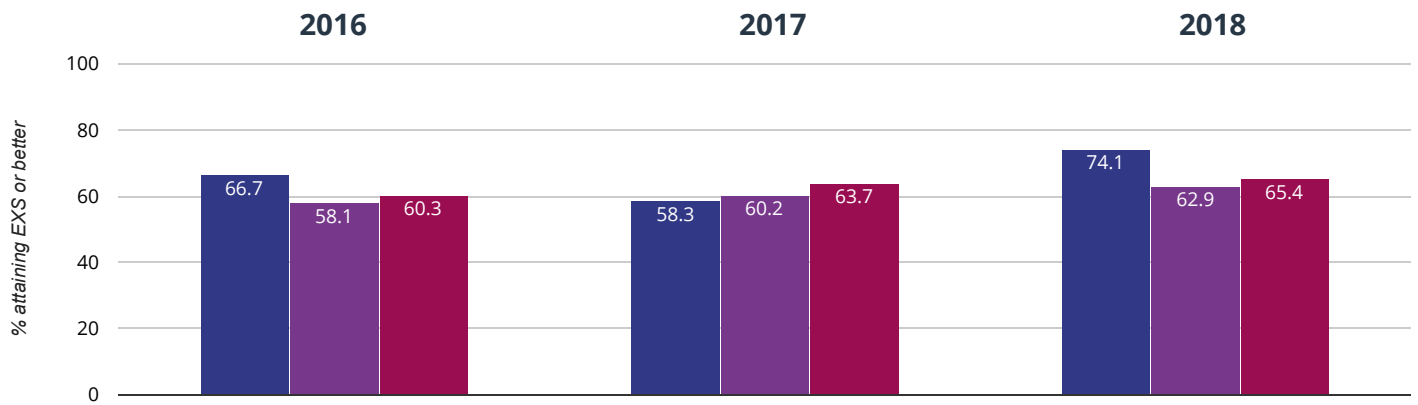

2.3% points drop since 2017

5.2% points rise since 2016

- Alderbury and West Grimstead Church of England Primary School
- Wiltshire (189)
- National (14901)

🌿 Science - attaining EXS

100% in 2018

0% change from 2017

3.3% points rise since 2016

- Alderbury and West Grimstead Church of England Primary School
- Wiltshire (189)
- National (14901)

RWM - attaining EXS or better

74.1% in 2018

15.8% points rise since 2017

7.4% points rise since 2016