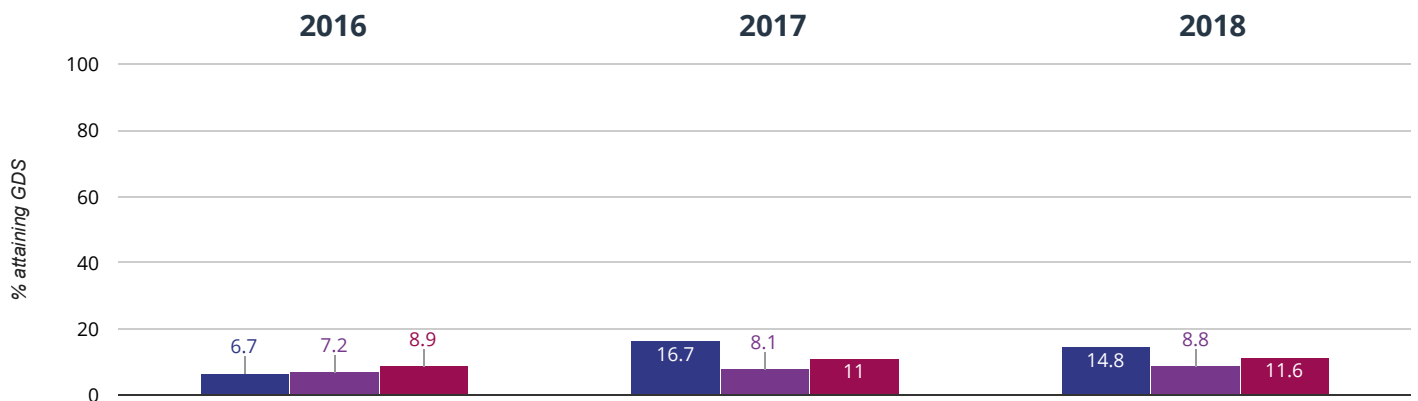

2.3% points drop since 2017

5.2% points rise since 2016

- Alderbury and West Grimstead Church of England Primary School
- Wiltshire (189)
- National (14901)

🌿 Science - attaining EXS

100% in 2018

0% change from 2017

3.3% points rise since 2016

- Alderbury and West Grimstead Church of England Primary School
- Wiltshire (189)
- National (14901)

RWM - attaining EXS or better

74.1% in 2018

15.8% points rise since 2017

7.4% points rise since 2016

- Alderbury and West Grimstead Church of England Primary School
- Wiltshire (189)
- National (14901)

RWM - attaining GDS

14.8% in 2018

1.9% points drop since 2017

8.1% points rise since 2016

- Alderbury and West Grimstead Church of England Primary School
- Wiltshire (189)
- National (14901)