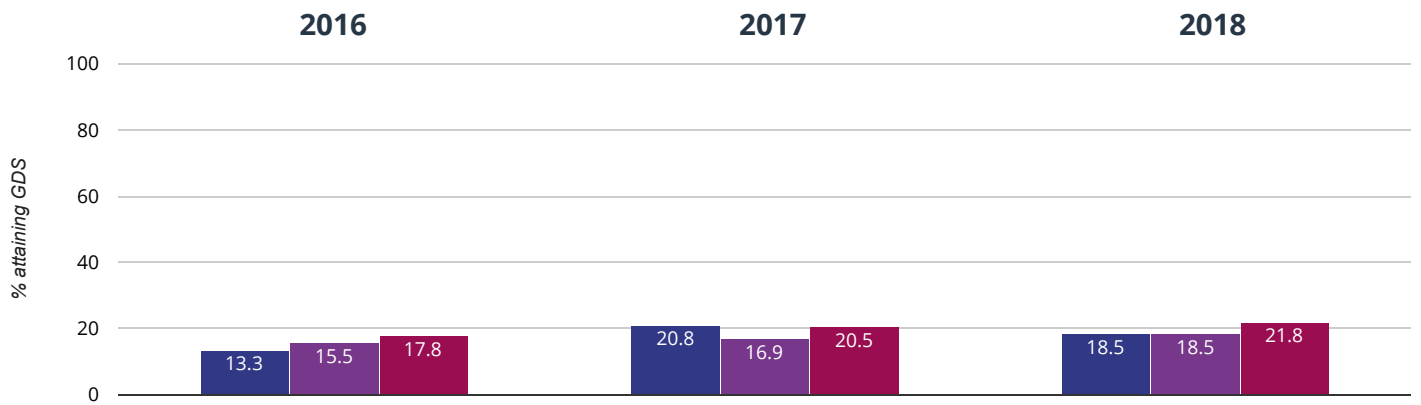

✎ Writing - attaining GDS

14.8% in 2018

1.9% points drop since 2017

5.2% points drop since 2016

■ Alderbury and West Grimstead Church of England Primary School
 ■ Wiltshire (189)
 ■ National (14901)

⊕ Maths - attaining EXS or better

88.9% in 2018

2.8% points drop since 2017

4.4% points drop since 2016

■ Alderbury and West Grimstead Church of England Primary School
 ■ Wiltshire (189)
 ■ National (14901)

⊕ Maths - attaining GDS

18.5% in 2018