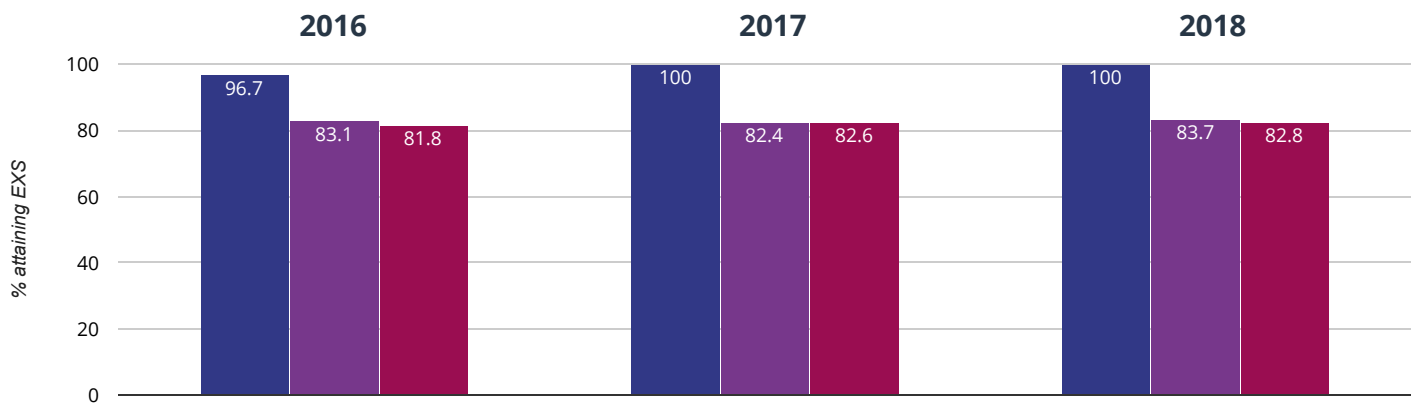

88.9% in 2018

2.8% points drop since 2017

4.4% points drop since 2016

■ Alderbury and West Grimstead Church of England Primary School
 ■ Wiltshire (189)
 ■ National (14901)

⊕ Maths - attaining GDS

18.5% in 2018

2.3% points drop since 2017

5.2% points rise since 2016

- Alderbury and West Grimstead Church of England Primary School
- Wiltshire (189)
- National (14901)

🌿 Science - attaining EXS

100% in 2018

0% change from 2017

3.3% points rise since 2016

- Alderbury and West Grimstead Church of England Primary School
- Wiltshire (189)
- National (14901)

RWM - attaining EXS or better

74.1% in 2018

15.8% points rise since 2017

7.4% points rise since 2016