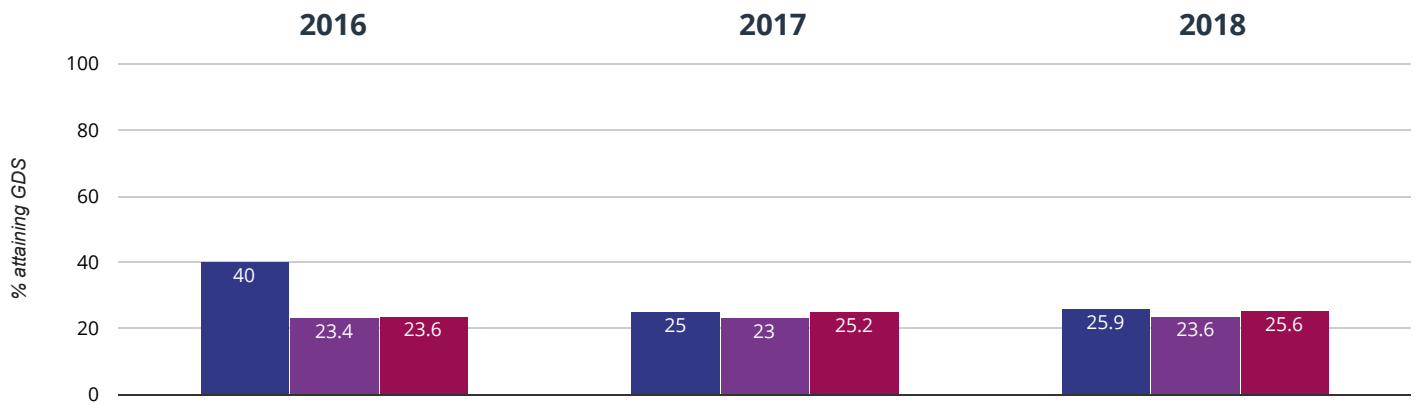

Reading - attaining GDS

25.9% in 2018

0.9% points rise since 2017

14.1% points drop since 2016

- Alderbury and West Grimstead Church of England Primary School
- Wiltshire (189)
- National (14901)