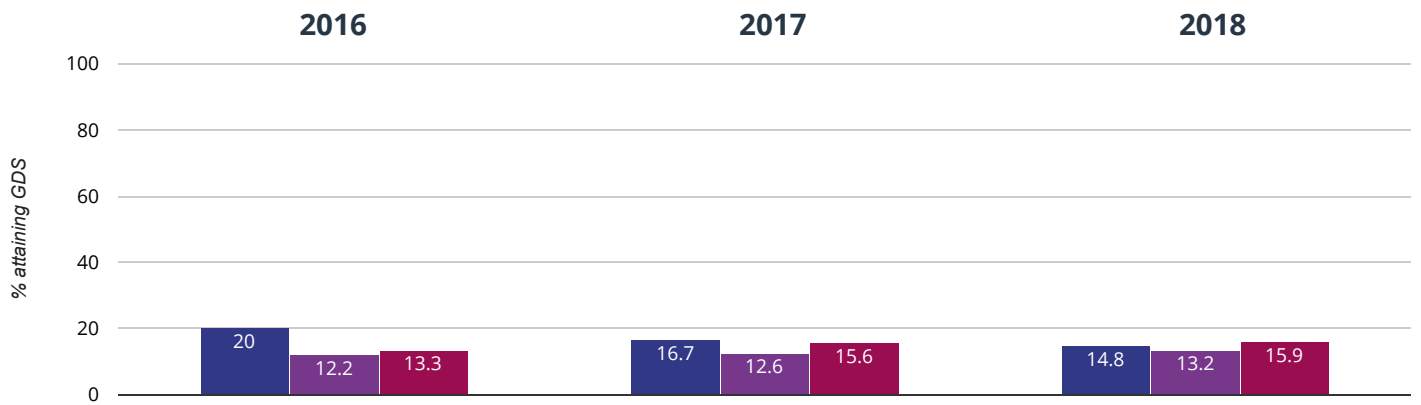

Writing - attaining EXS or better

74.1% in 2018

15.8% points rise since 2017

7.4% points rise since 2016

- Alderbury and West Grimstead Church of England Primary School
- Wiltshire (189)
- National (14901)

✎ Writing - attaining GDS

14.8% in 2018

1.9% points drop since 2017

5.2% points drop since 2016

■ Alderbury and West Grimstead Church of England Primary School
 ■ Wiltshire (189)
 ■ National (14901)

⊕ Maths - attaining EXS or better