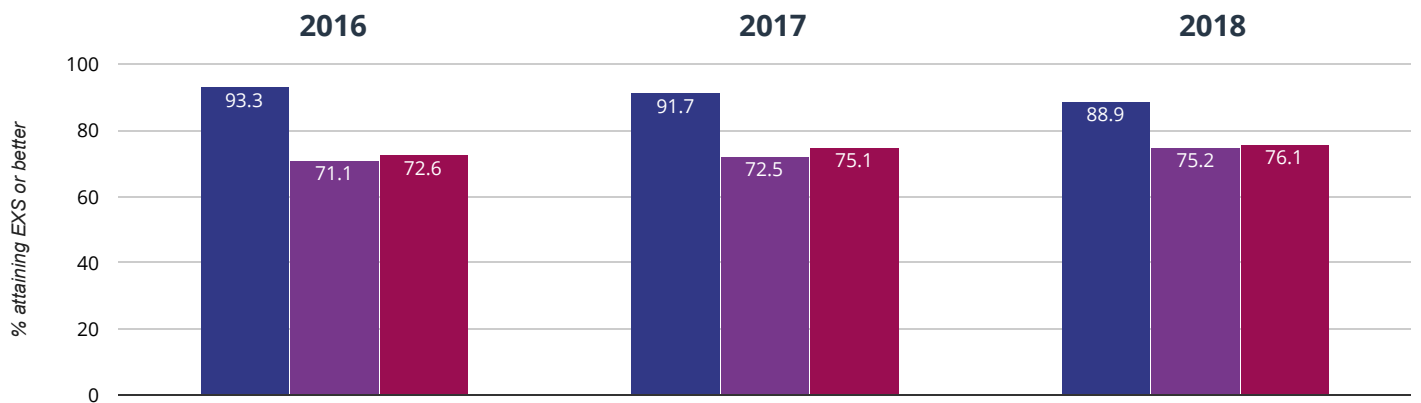

✎ Writing - attaining GDS

14.8% in 2018

1.9% points drop since 2017

5.2% points drop since 2016

■ Alderbury and West Grimstead Church of England Primary School
 ■ Wiltshire (189)
 ■ National (14901)

⊕ Maths - attaining EXS or better

88.9% in 2018

2.8% points drop since 2017

4.4% points drop since 2016

■ Alderbury and West Grimstead Church of England Primary School
 ■ Wiltshire (189)
 ■ National (14901)

⊕ Maths - attaining GDS

18.5% in 2018