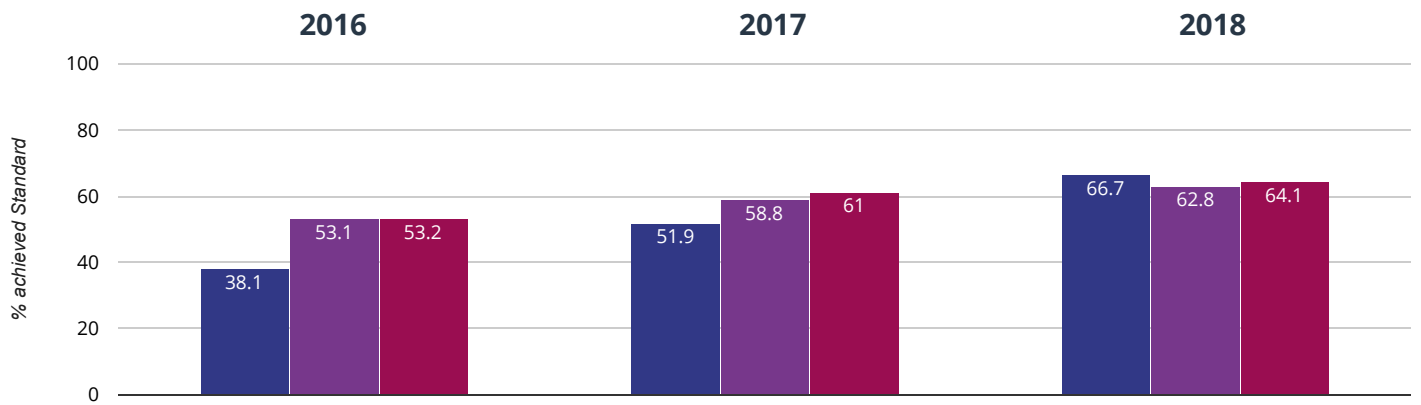

71.4% in 2018

10.1% points drop since 2017

14.3% points rise since 2016

■ Alderbury and West Grimstead Church of England Primary School ■ Wiltshire (195)

■ National (14465)

? GPS - high attainers

28.6% in 2018

13.8% points rise since 2017

28.6% points rise since 2016

■ Alderbury and West Grimstead Church of England Primary School
 ■ Wiltshire (195)
 ■ National (14465)

? GPS - average scaled score

105.7 in 2018

0.9 points rise since 2017

4.1 points rise since 2016

■ Alderbury and West Grimstead Church of England Primary School
 ■ Wiltshire (195)
 ■ National (14465)

RWM - achieved standard

66.7% in 2018

14.8% points rise since 2017

28.6% points rise since 2016