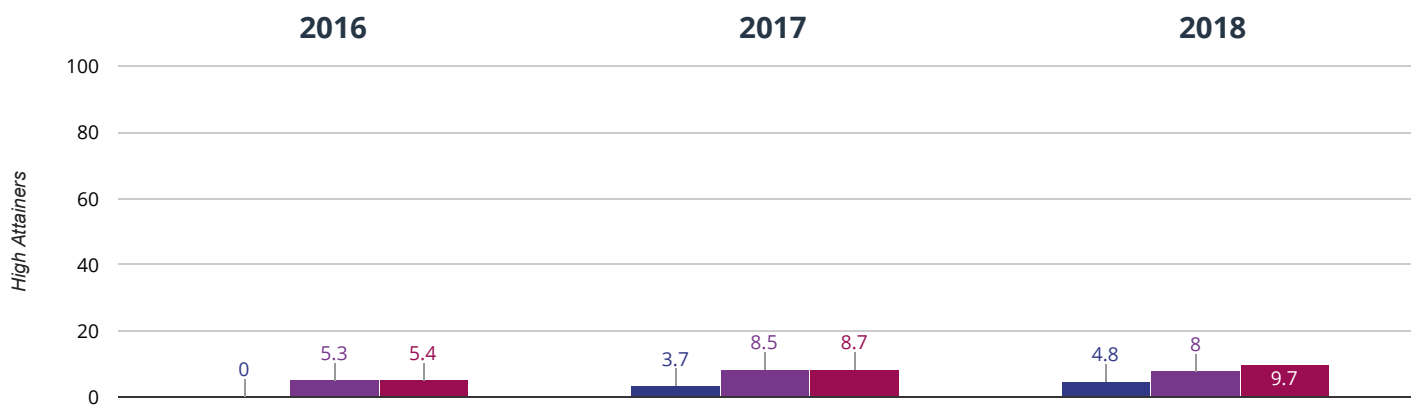

13.8% points rise since 2017

28.6% points rise since 2016

■ Alderbury and West Grimstead Church of England Primary School
 ■ Wiltshire (195)
 ■ National (14465)

? GPS - average scaled score

105.7 in 2018

0.9 points rise since 2017

4.1 points rise since 2016

■ Alderbury and West Grimstead Church of England Primary School
 ■ Wiltshire (195)
 ■ National (14465)

RWM - achieved standard

66.7% in 2018

14.8% points rise since 2017

28.6% points rise since 2016

■ Alderbury and West Grimstead Church of England Primary School
 ■ Wiltshire (195)
■ National (14465)

RWM - high attainers

4.8% in 2018

1.1% points rise since 2017

4.8% points rise since 2016

■ Alderbury and West Grimstead Church of England Primary School
 ■ Wiltshire (195)
■ National (14465)