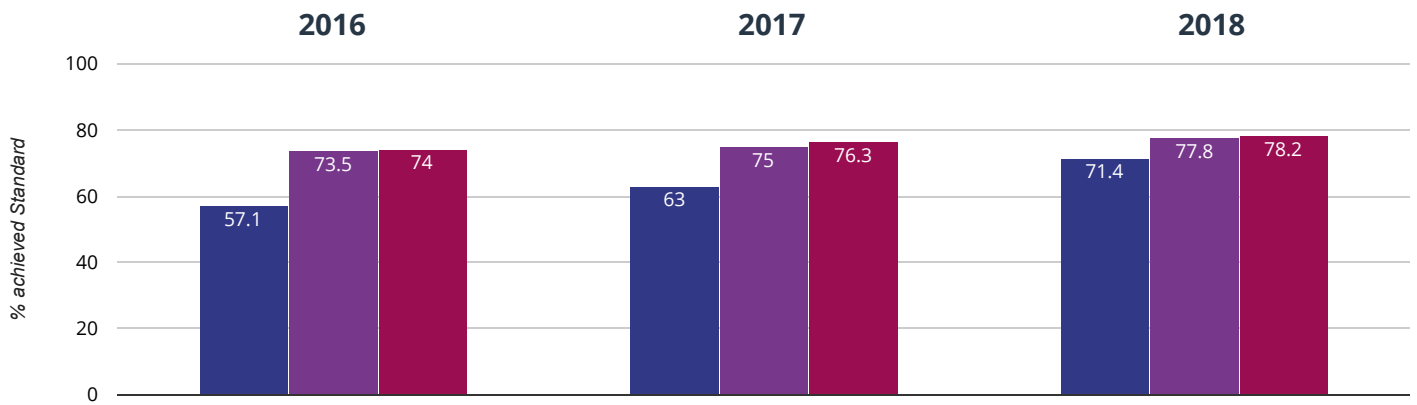

Reading - high attainers

47.6% in 2018

29.1% points rise since 2017

28.6% points rise since 2016

■ Alderbury and West Grimstead Church of England Primary School ■ Wiltshire (195)

■ National (14465)

Reading - average scaled score

107.4 in 2018

3.1 points rise since 2017

4.9 points rise since 2016

■ Alderbury and West Grimstead Church of England Primary School ■ Wiltshire (195)

■ National (14465)

✎ Writing - achieved standard

71.4% in 2018

8.4% points rise since 2017

14.3% points rise since 2016

- Alderbury and West Grimstead Church of England Primary School
- Wiltshire (195)
- National (14465)

✎ Writing - high attainers

9.5% in 2018

5.8% points rise since 2017

4.7% points rise since 2016

- Alderbury and West Grimstead Church of England Primary School
- Wiltshire (195)
- National (14465)

+ Maths - achieved standard

76.2% in 2018

5.8% points rise since 2017

33.3% points rise since 2016