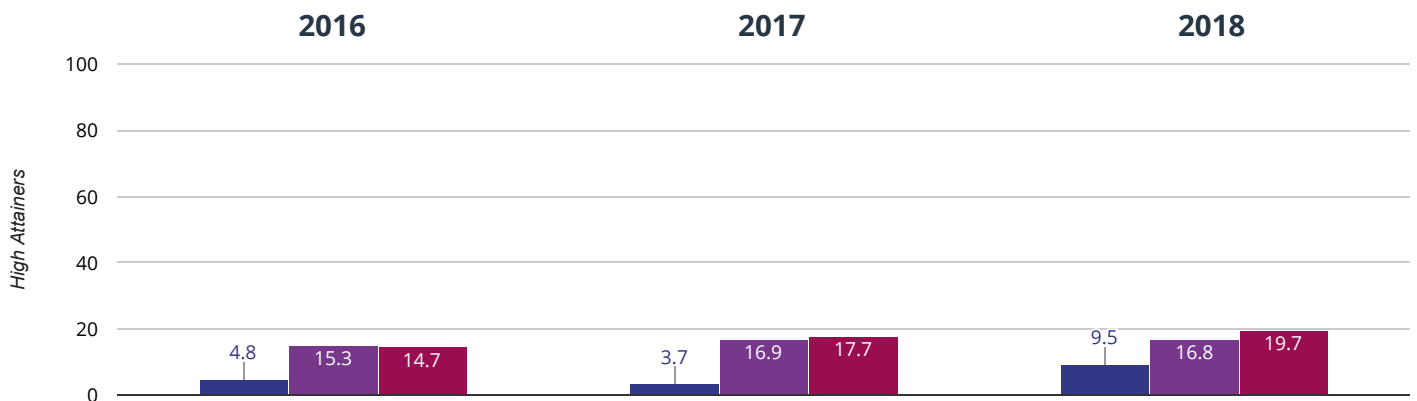

Reading - high attainers

47.6% in 2018

29.1% points rise since 2017

28.6% points rise since 2016

■ Alderbury and West Grimstead Church of England Primary School ■ Wiltshire (195)

■ National (14465)

Reading - average scaled score

107.4 in 2018

3.1 points rise since 2017

4.9 points rise since 2016

■ Alderbury and West Grimstead Church of England Primary School ■ Wiltshire (195)

■ National (14465)

✎ Writing - achieved standard

71.4% in 2018

8.4% points rise since 2017

14.3% points rise since 2016

- Alderbury and West Grimstead Church of England Primary School
- Wiltshire (195)
- National (14465)

✎ Writing - high attainers

9.5% in 2018

5.8% points rise since 2017