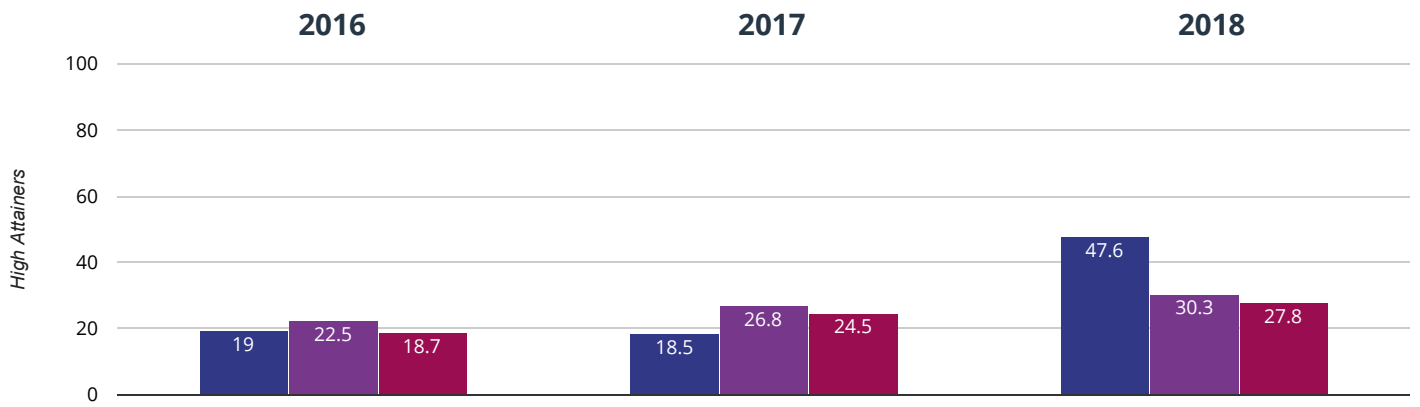

ALDERBURY AND WEST GRIMSTEAD CHURCH OF ENGLAND PRIMARY SCHOOL

- EYFSP
- Phonics
- KS1
- KS2 (DfE)

Reading - achieved standard

76.2% in 2018

5.8% points rise since 2017

19.1% points rise since 2016

- Alderbury and West Grimstead Church of England Primary School
- Wiltshire (195)
- National (14465)

Reading - high attainers

47.6% in 2018

29.1% points rise since 2017

28.6% points rise since 2016

■ Alderbury and West Grimstead Church of England Primary School ■ Wiltshire (195)

■ National (14465)

Reading - average scaled score