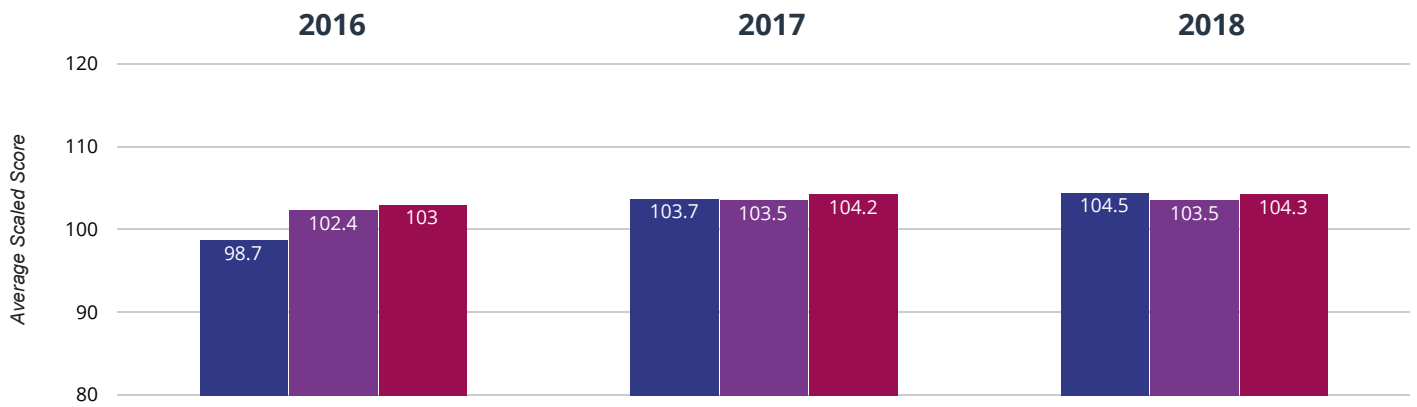

4.7% points rise since 2016

- Alderbury and West Grimstead Church of England Primary School
- Wiltshire (195)
- National (14465)

+ Maths - achieved standard

76.2% in 2018

5.8% points rise since 2017

33.3% points rise since 2016

■ Alderbury and West Grimstead Church of England Primary School
 ■ Wiltshire (195)
 ■ National (14465)

+ Maths - high attainers

23.8% in 2018

5.8% points drop since 2017

19% points rise since 2016

■ Alderbury and West Grimstead Church of England Primary School
 ■ Wiltshire (195)
 ■ National (14465)

⊕ Maths - average scaled score

104.5 in 2018

0.8 points rise since 2017

5.8 points rise since 2016

■ Alderbury and West Grimstead Church of England Primary School ■ Wiltshire (195)

■ National (14465)

⊕ GPS - achieved standard