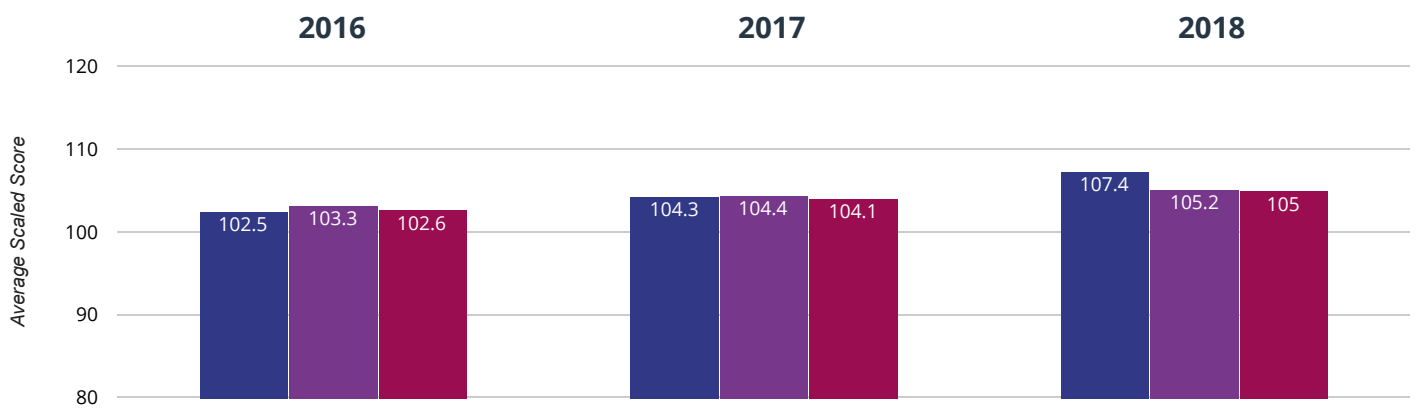

Reading - high attainers

47.6% in 2018

29.1% points rise since 2017

28.6% points rise since 2016

■ Alderbury and West Grimstead Church of England Primary School ■ Wiltshire (195)

■ National (14465)

Reading - average scaled score

107.4 in 2018

3.1 points rise since 2017

4.9 points rise since 2016

■ Alderbury and West Grimstead Church of England Primary School ■ Wiltshire (195)

■ National (14465)

✎ Writing - achieved standard

71.4% in 2018

8.4% points rise since 2017

14.3% points rise since 2016

- Alderbury and West Grimstead Church of England Primary School
- Wiltshire (195)
- National (14465)

✎ Writing - high attainers

9.5% in 2018

5.8% points rise since 2017