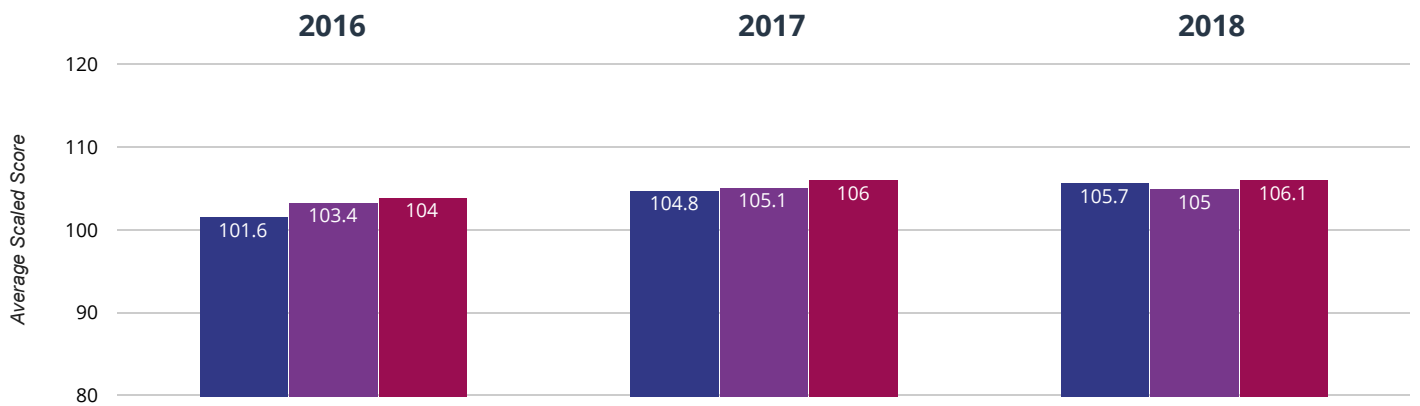

⊕ Maths - average scaled score

104.5 in 2018

0.8 points rise since 2017

5.8 points rise since 2016

■ Alderbury and West Grimstead Church of England Primary School ■ Wiltshire (195)

■ National (14465)

⊕ GPS - achieved standard

71.4% in 2018

10.1% points drop since 2017

14.3% points rise since 2016

■ Alderbury and West Grimstead Church of England Primary School ■ Wiltshire (195)

■ National (14465)

? GPS - high attainers

28.6% in 2018

13.8% points rise since 2017

28.6% points rise since 2016

■ Alderbury and West Grimstead Church of England Primary School
 ■ Wiltshire (195)
 ■ National (14465)

? GPS - average scaled score

105.7 in 2018

0.9 points rise since 2017

4.1 points rise since 2016

■ Alderbury and West Grimstead Church of England Primary School
 ■ Wiltshire (195)
 ■ National (14465)

RWM - achieved standard

66.7% in 2018

14.8% points rise since 2017

28.6% points rise since 2016