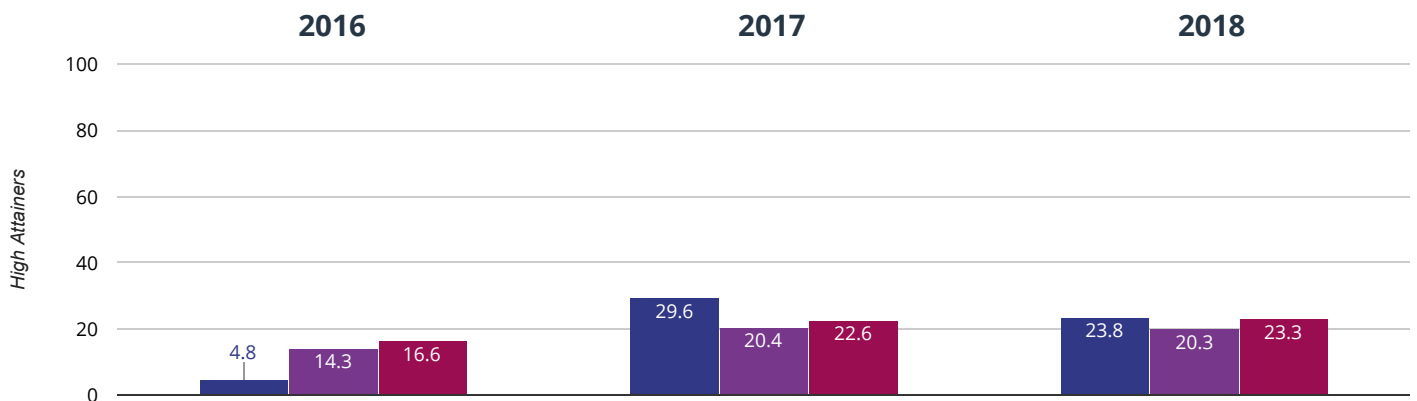

8.4% points rise since 2017

14.3% points rise since 2016

- Alderbury and West Grimstead Church of England Primary School
- Wiltshire (195)
- National (14465)

✎ Writing - high attainers

9.5% in 2018

5.8% points rise since 2017

4.7% points rise since 2016

- Alderbury and West Grimstead Church of England Primary School
- Wiltshire (195)
- National (14465)

+ Maths - achieved standard

76.2% in 2018

5.8% points rise since 2017

33.3% points rise since 2016

■ Alderbury and West Grimstead Church of England Primary School
 ■ Wiltshire (195)
 ■ National (14465)

+ Maths - high attainers

23.8% in 2018

5.8% points drop since 2017

19% points rise since 2016

■ Alderbury and West Grimstead Church of England Primary School
 ■ Wiltshire (195)
 ■ National (14465)