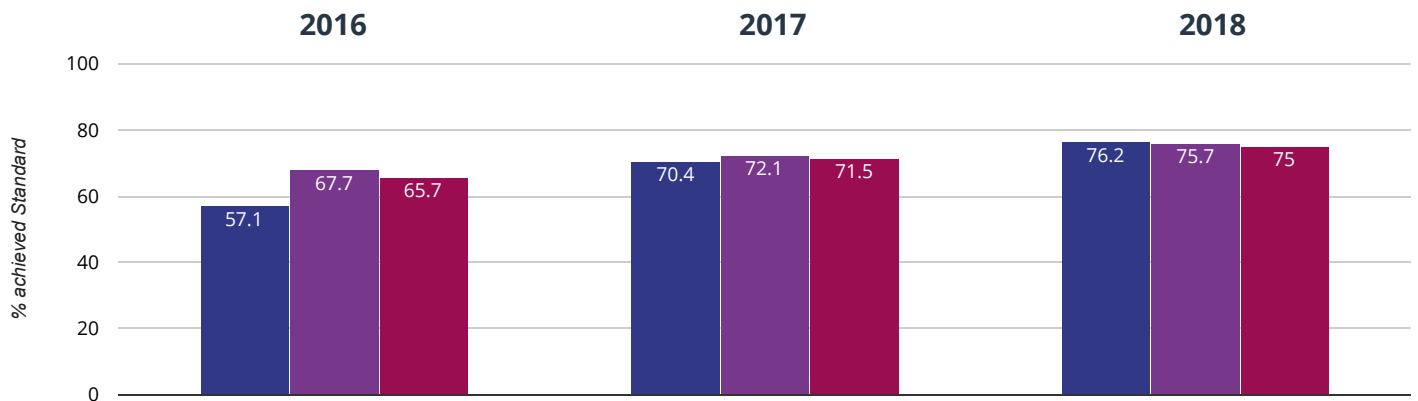

ALDERBURY AND WEST GRIMSTEAD CHURCH OF ENGLAND PRIMARY SCHOOL

- EYFSP
- Phonics
- KS1
- KS2 (DfE)

Reading - achieved standard

76.2% in 2018

5.8% points rise since 2017

19.1% points rise since 2016

- Alderbury and West Grimstead Church of England Primary School
- Wiltshire (195)
- National (14465)

Reading - high attainers

47.6% in 2018

29.1% points rise since 2017

28.6% points rise since 2016

■ Alderbury and West Grimstead Church of England Primary School ■ Wiltshire (195)

■ National (14465)

Reading - average scaled score