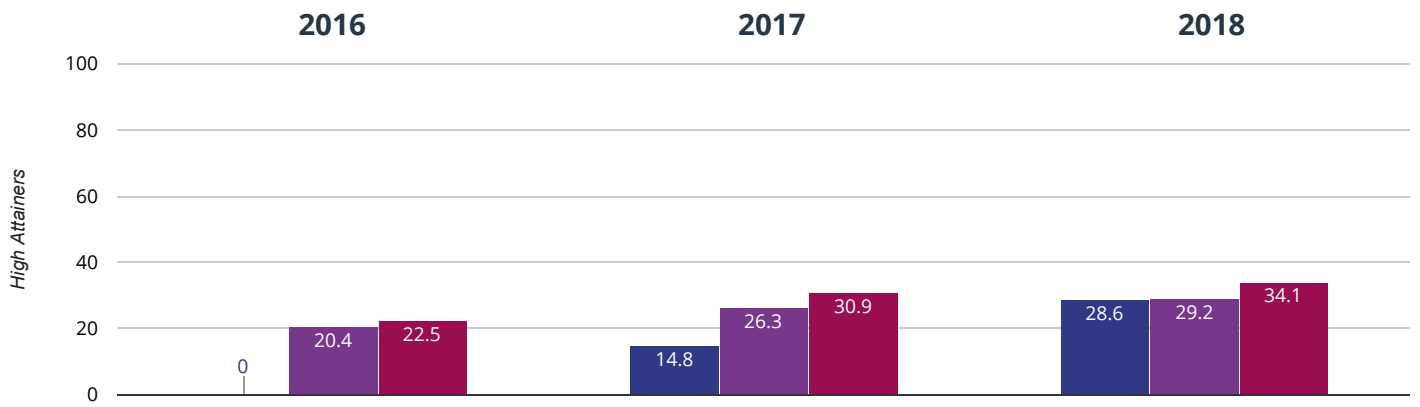

⊕ Maths - average scaled score

104.5 in 2018

0.8 points rise since 2017

5.8 points rise since 2016

■ Alderbury and West Grimstead Church of England Primary School ■ Wiltshire (195)

■ National (14465)

⊕ GPS - achieved standard

71.4% in 2018

10.1% points drop since 2017

14.3% points rise since 2016

■ Alderbury and West Grimstead Church of England Primary School ■ Wiltshire (195)

■ National (14465)

? GPS - high attainers

28.6% in 2018

13.8% points rise since 2017

28.6% points rise since 2016

■ Alderbury and West Grimstead Church of England Primary School
 ■ Wiltshire (195)
 ■ National (14465)

? GPS - average scaled score

105.7 in 2018

0.9 points rise since 2017