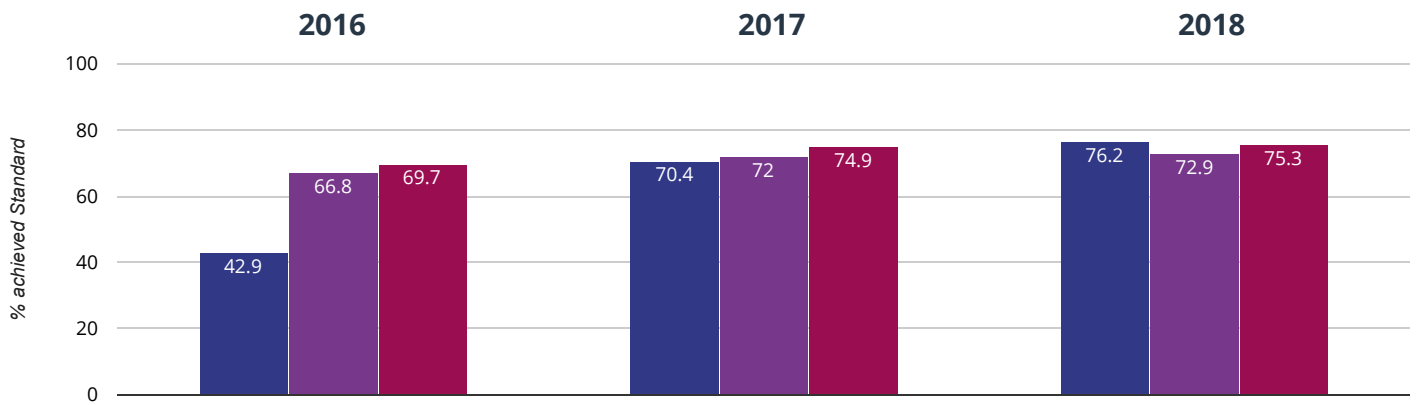

107.4 in 2018

3.1 points rise since 2017

4.9 points rise since 2016

■ Alderbury and West Grimstead Church of England Primary School ■ Wiltshire (195)

■ National (14465)

✎ Writing - achieved standard

71.4% in 2018

8.4% points rise since 2017

14.3% points rise since 2016

- Alderbury and West Grimstead Church of England Primary School
- Wiltshire (195)
- National (14465)

✎ Writing - high attainers

9.5% in 2018

5.8% points rise since 2017

4.7% points rise since 2016

- Alderbury and West Grimstead Church of England Primary School
- Wiltshire (195)
- National (14465)

+ Maths - achieved standard

76.2% in 2018

5.8% points rise since 2017

33.3% points rise since 2016