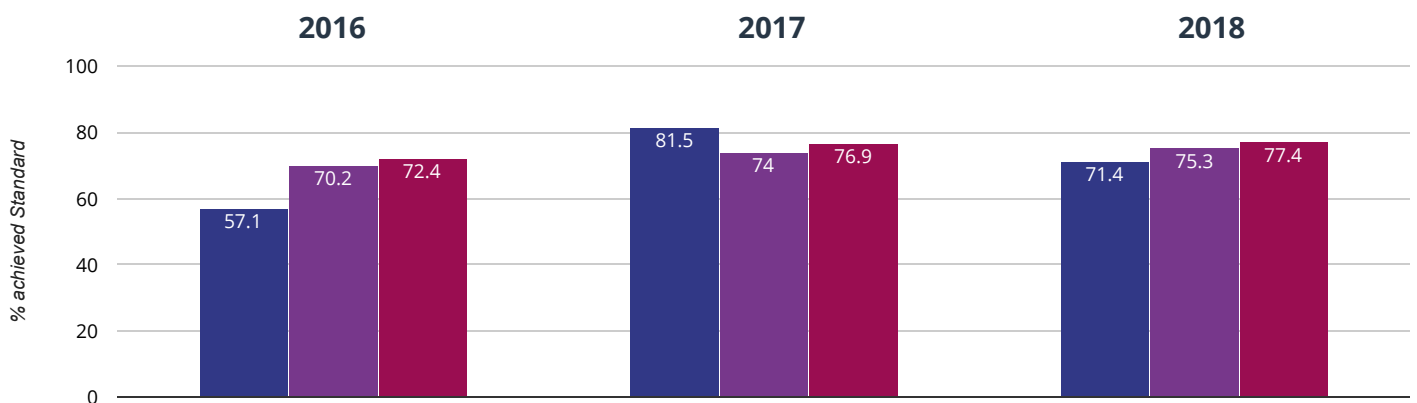

⊕ Maths - average scaled score

104.5 in 2018

0.8 points rise since 2017

5.8 points rise since 2016

■ Alderbury and West Grimstead Church of England Primary School ■ Wiltshire (195)

■ National (14465)

⊕ GPS - achieved standard

71.4% in 2018

10.1% points drop since 2017

14.3% points rise since 2016

■ Alderbury and West Grimstead Church of England Primary School ■ Wiltshire (195)

■ National (14465)

? GPS - high attainers

28.6% in 2018