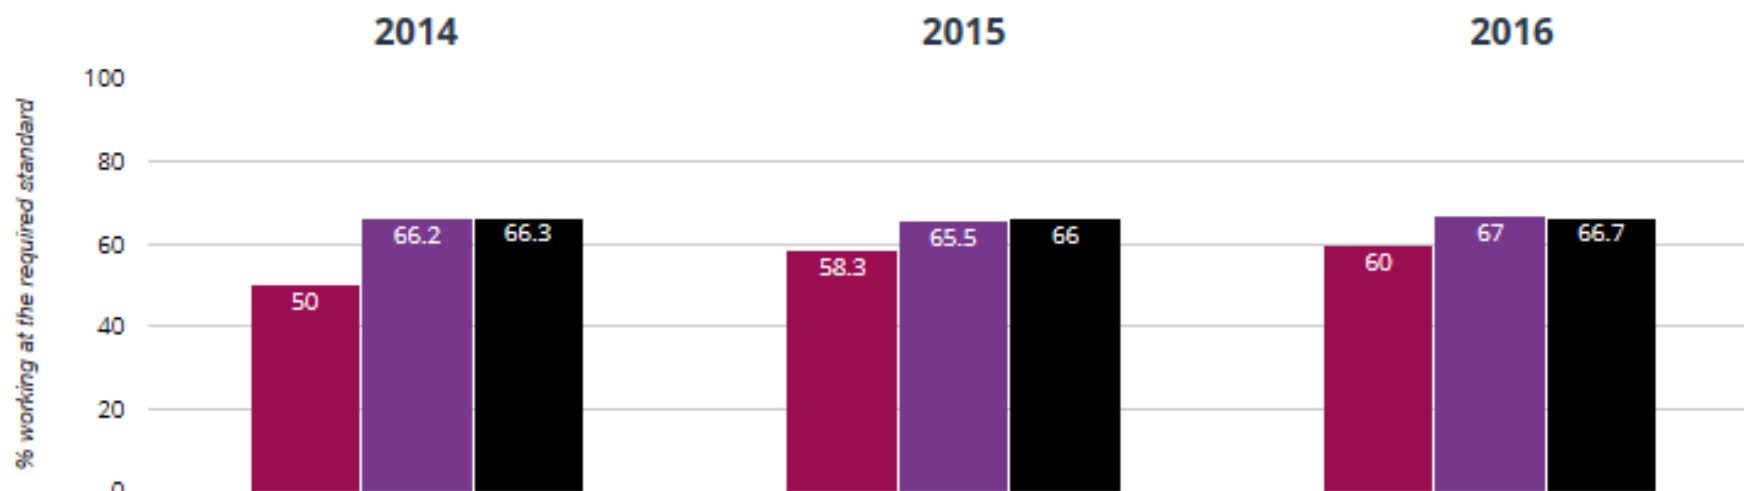

## Year 1: Working At

**54.2% in 2016**

**37.1% points drop since 2015**

**11.3% points drop since 2014**

■ Alderbury and West Grimstead Church of England Primary School

■ Wiltshire (194)

■ National (16149)

## Year 2: Working At

**60% in 2016**

**1.7% points rise since 2015**

**10% points rise since 2014**

■ Alderbury and West Grimstead Church of England Primary School

■ Wiltshire (188)

■ National (15542)