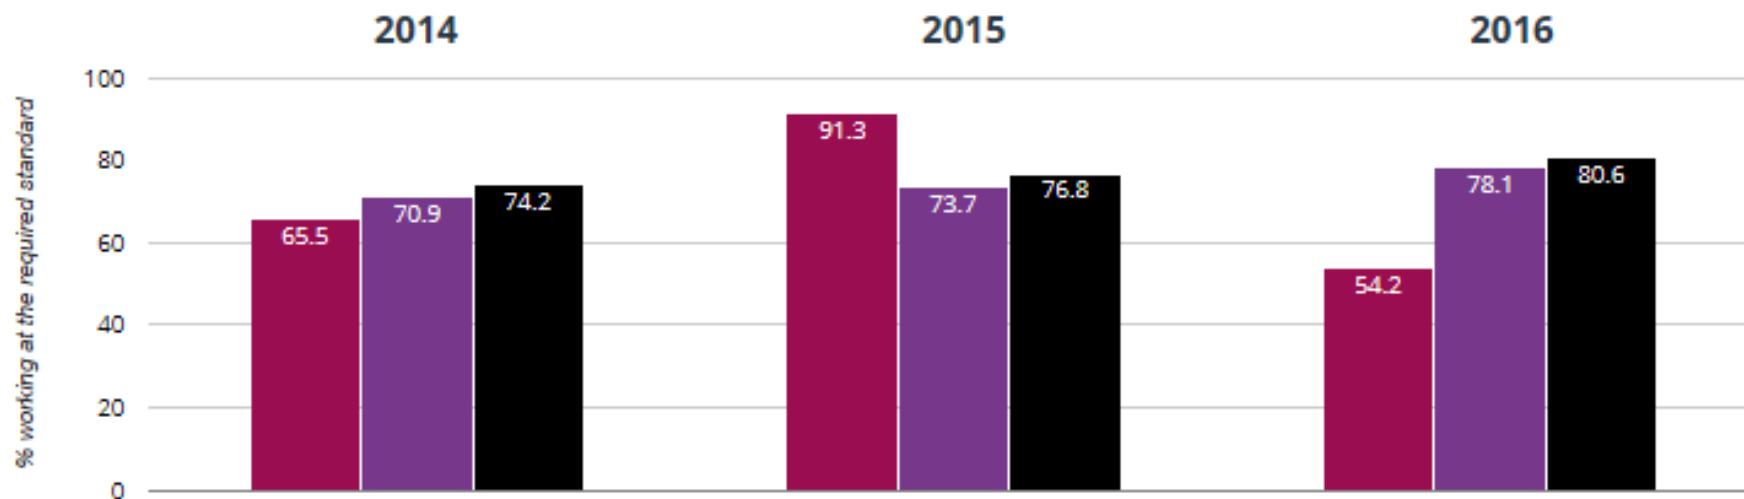

## Year 1: Working At

**54.2% in 2016**

**37.1% points drop since 2015**

**11.3% points drop since 2014**

■ Alderbury and West Grimstead Church of England Primary School

■ Wiltshire (194)

■ National (16149)

## Year 2: Working At

**60% in 2016**

**1.7% points rise since 2015**

**10% points rise since 2014**

■ Alderbury and West Grimstead Church of England Primary School

■ Wiltshire (188)

■ National (15542)