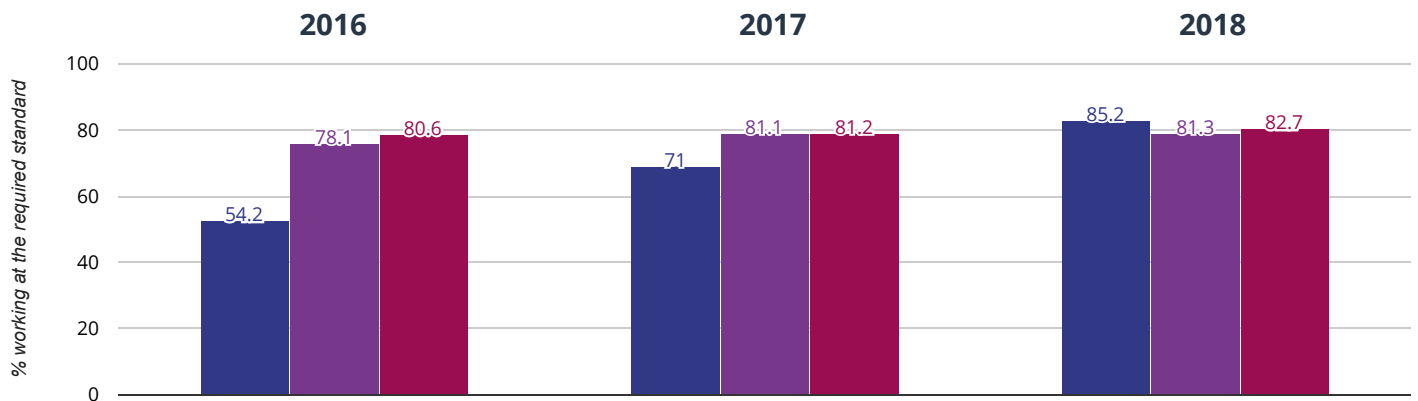

ALDERBURY AND WEST GRIMSTEAD CHURCH OF ENGLAND PRIMARY SCHOOL

EYFSP Phonics KS1

Year 1: Working At

85.2% in 2018

14.2% points rise since 2017

31% points rise since 2016

■ Alderbury and West Grimstead Church of England Primary School ■ Wiltshire (185)

■ National (14739)

🎧 Year 2: Working At

85.7% in 2018

31.2% points rise since 2017

25.7% points rise since 2016

■ Alderbury and West Grimstead Church of England Primary School ■ Wiltshire (161)

■ National (13976)