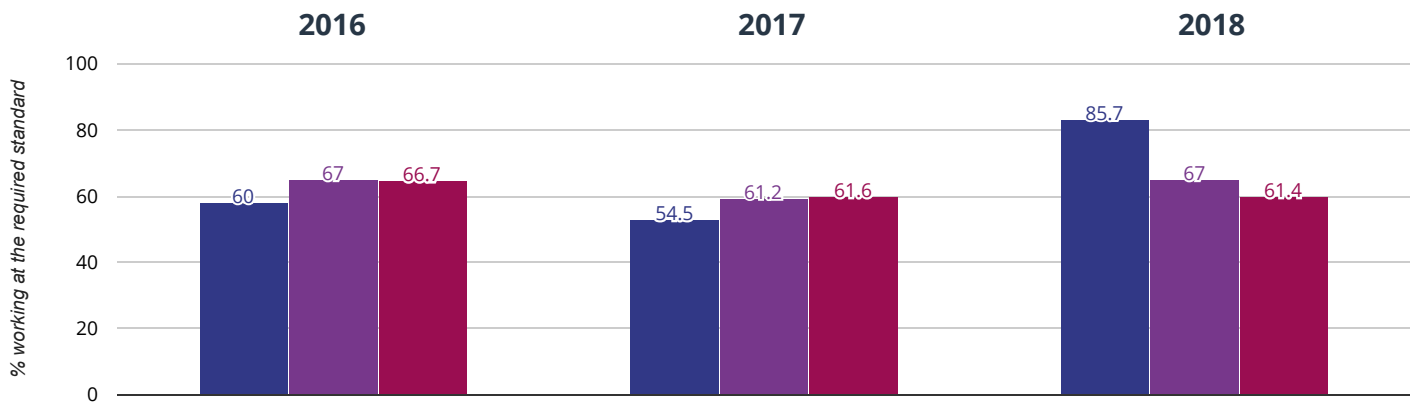

ALDERBURY AND WEST GRIMSTEAD CHURCH OF ENGLAND PRIMARY SCHOOL

EYFSP Phonics KS1

Year 1: Working At

85.2% in 2018

14.2% points rise since 2017

31% points rise since 2016

■ Alderbury and West Grimstead Church of England Primary School ■ Wiltshire (185)

■ National (14739)

🎧 Year 2: Working At

85.7% in 2018

31.2% points rise since 2017

25.7% points rise since 2016

■ Alderbury and West Grimstead Church of England Primary School ■ Wiltshire (161)

■ National (13976)